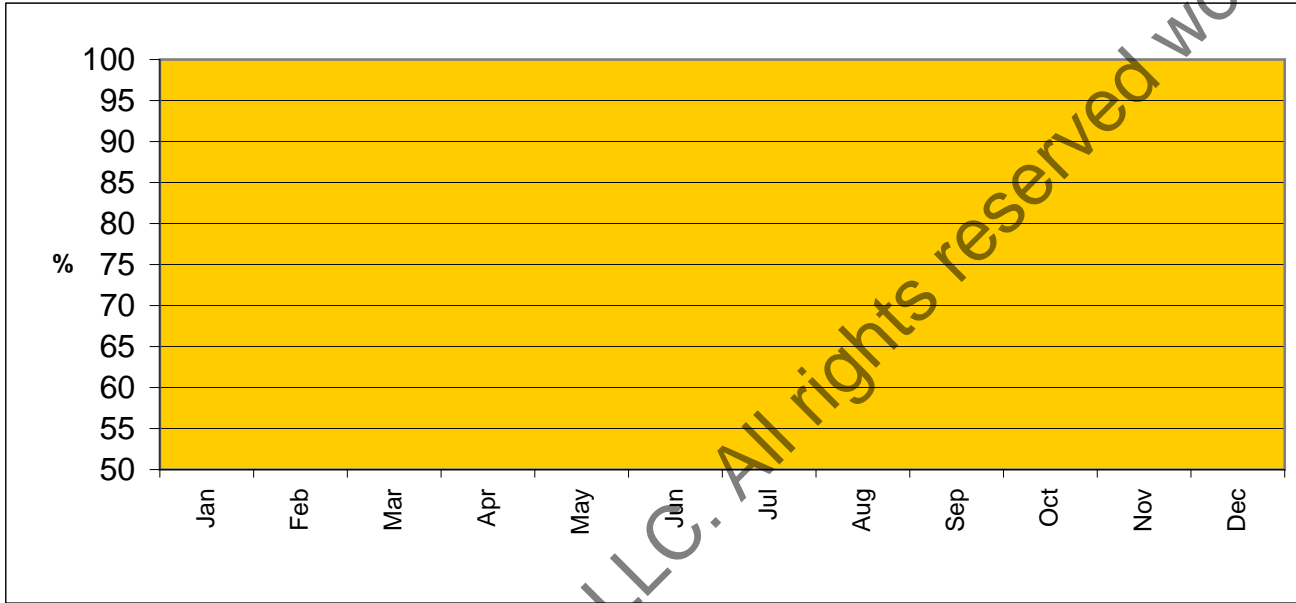

Green=Good

Copyright © JnF Specialties, LLC. All rights reserved worldwide.

Product Yield Rating

Product Yield Rating

Month	Jan	Feb	Mar	Apr	May	Jun	Jul	Aug	Sep	Oct	Nov	
Average Rating %												
Desired Yield												
Actual Yield												