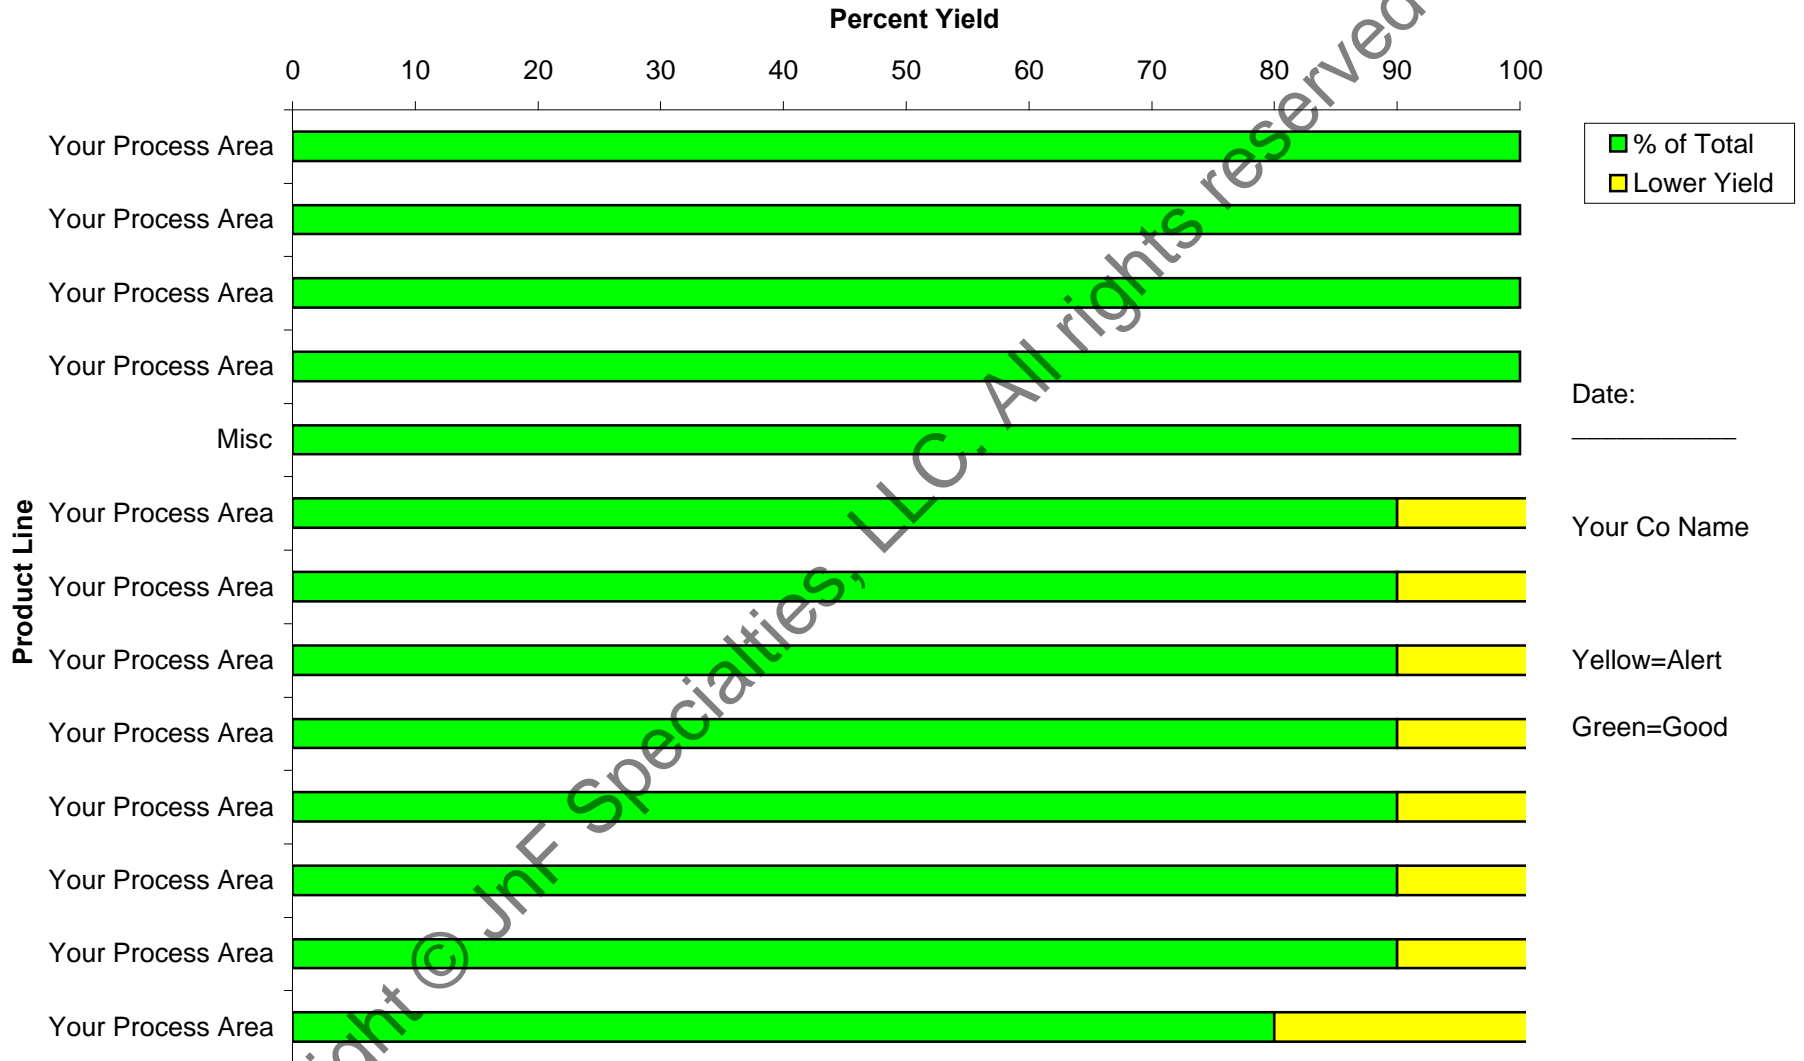

REDACTED

Copyright © JnF Specialties, LLC. All rights reserved worldwide. www.jnfspecialties.com/about-us/copyright/

Pareto Analysis, (YEAR) Product Line Yields

Add to Cart

Date: _____

Your Co Name

Yellow=Alert

Green=Good

Copyright © JnF Specialties, LLC. All rights reserved worldwide.

Product Yield Rating

Product Yield Rating

Month	Jan	Feb	Mar	Apr	May	Jun	Jul	Aug	Sep	Oct	Nov	
Average Rating %												
Desired Yield												
Actual Yield												