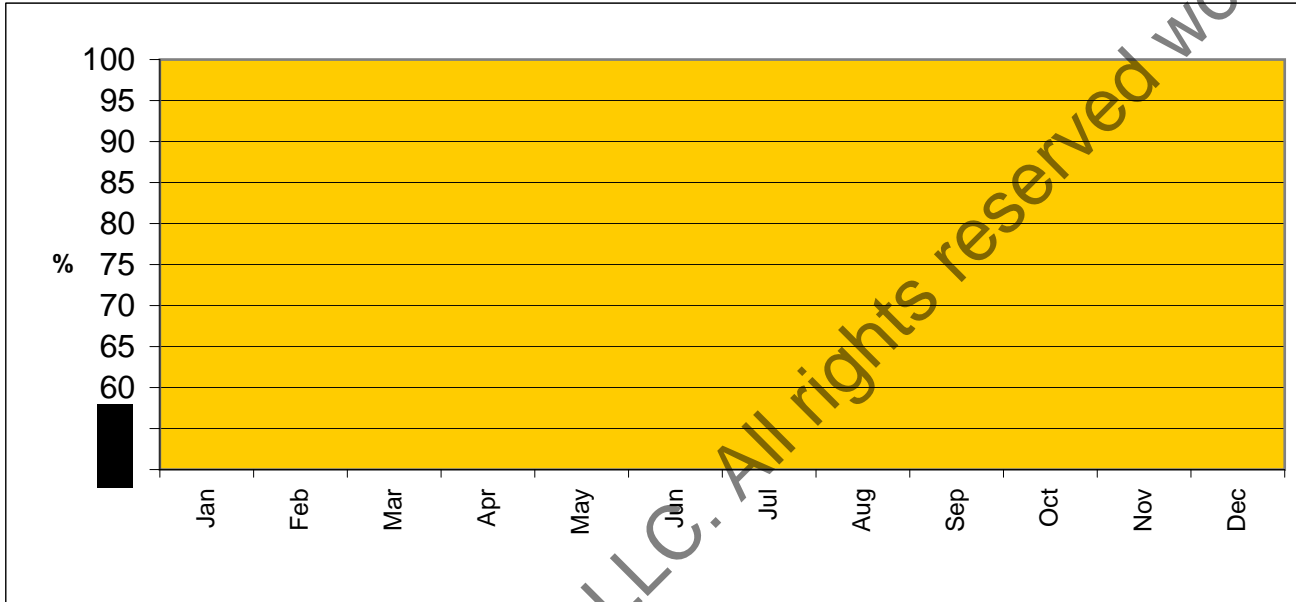

Supplier Performance Rating

On-Time Delivery Rating

Month	Jan	Feb	Mar	Apr	May	Jun	Jul	Aug	Sep	Oct	Nov	
Average Rating %	0	0	0	0	0	0	0	0	0	0	0	
Desired Rating	100	100	100	100	100	100	100	100	100	100	100	
Actual Rating												